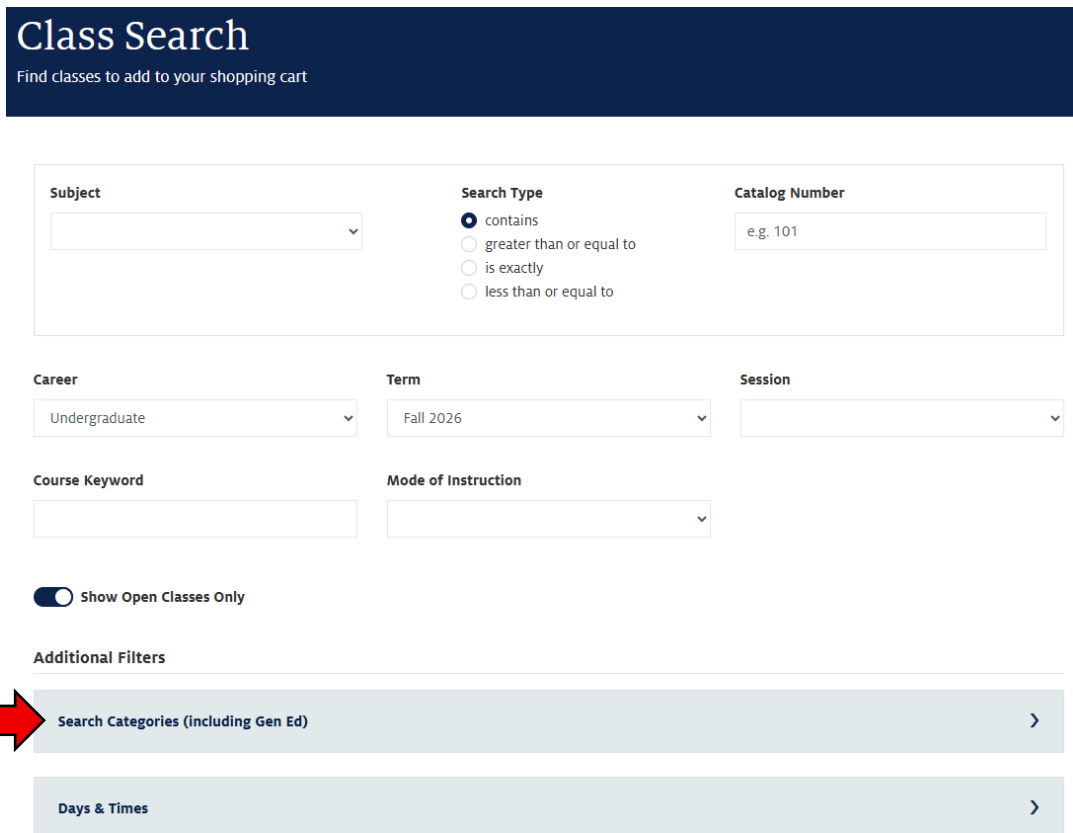

How to Search for General Education Classes

- 1) Open the **“Enrollment”** Tab on your UAccess Student Center: <https://uaccess.arizona.edu/>
- 2) Click the option for **“Class Search”**

- 3) Scroll down to the **“Additional Filters”** section
- 4) Click on **“Search Categories (including Gen Ed)”**

How to Search for General Education Classes

- 5) Open the drop-down menu under “**Search Category**”
- 6) Click “**General Ed (Begins 2022)**”

Additional Filters

Search Categories (including Gen Ed) ▼

Search Category ▼